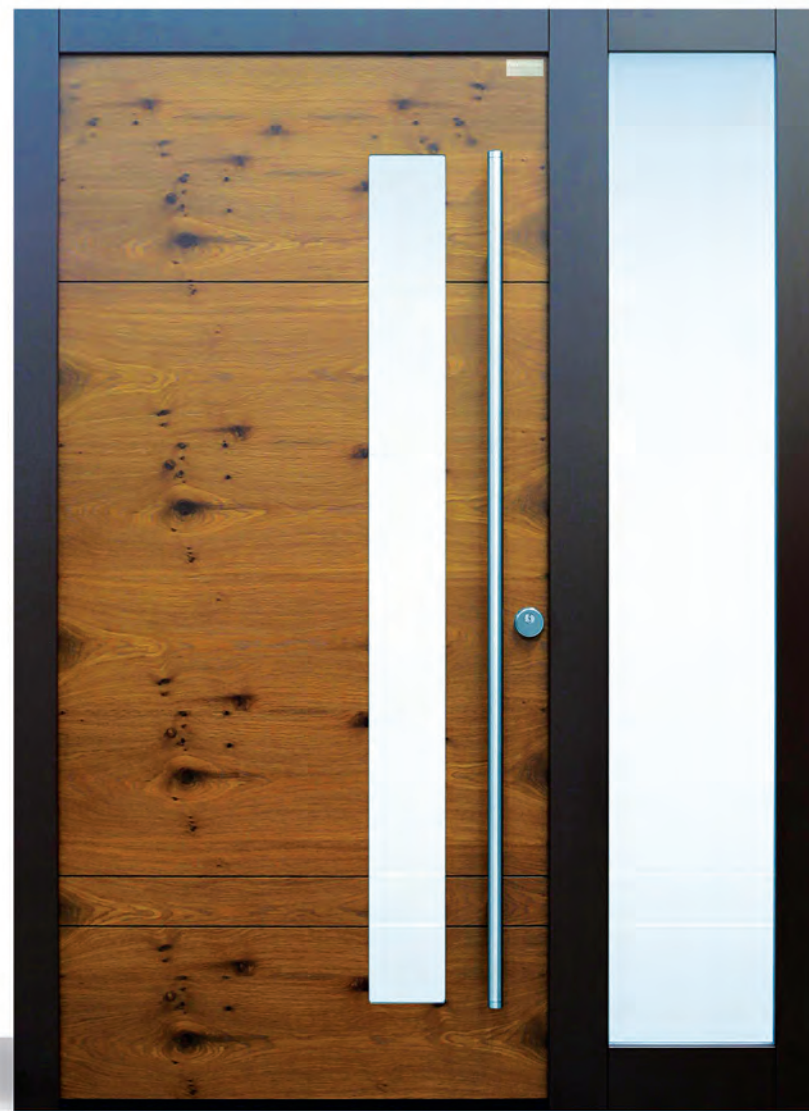

NT 103

NT 104

NT 101