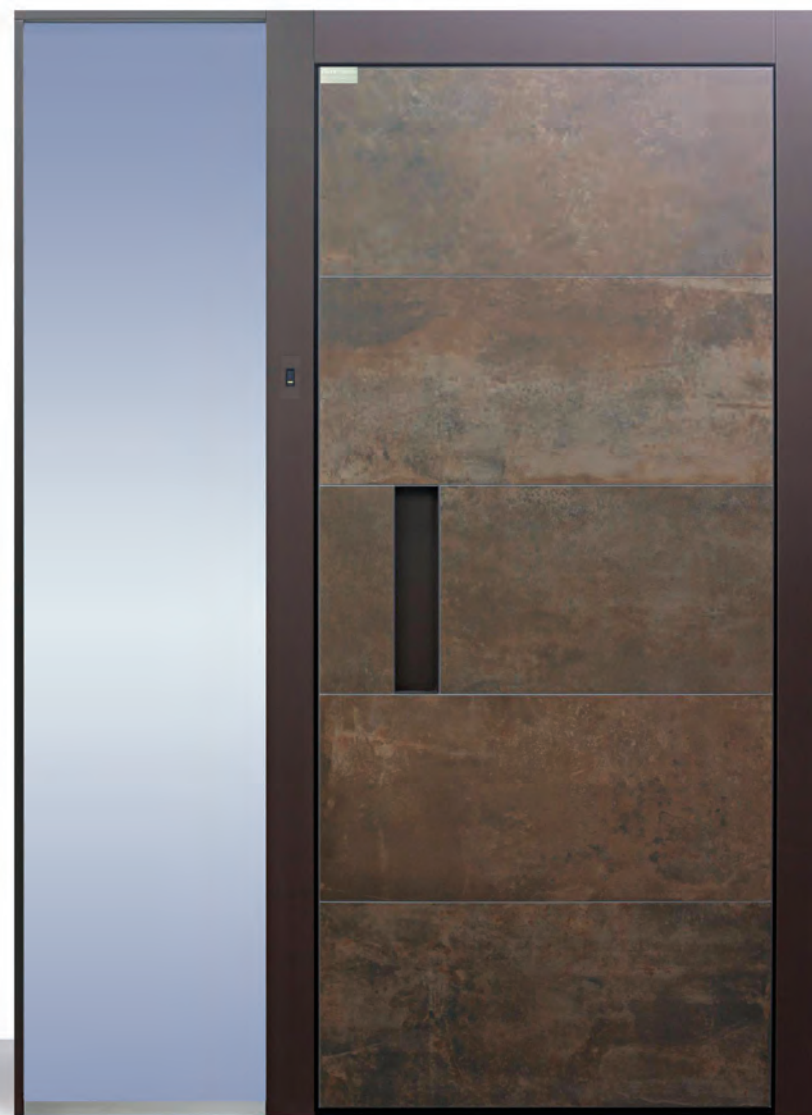

NT 123

NT 124

NT 121